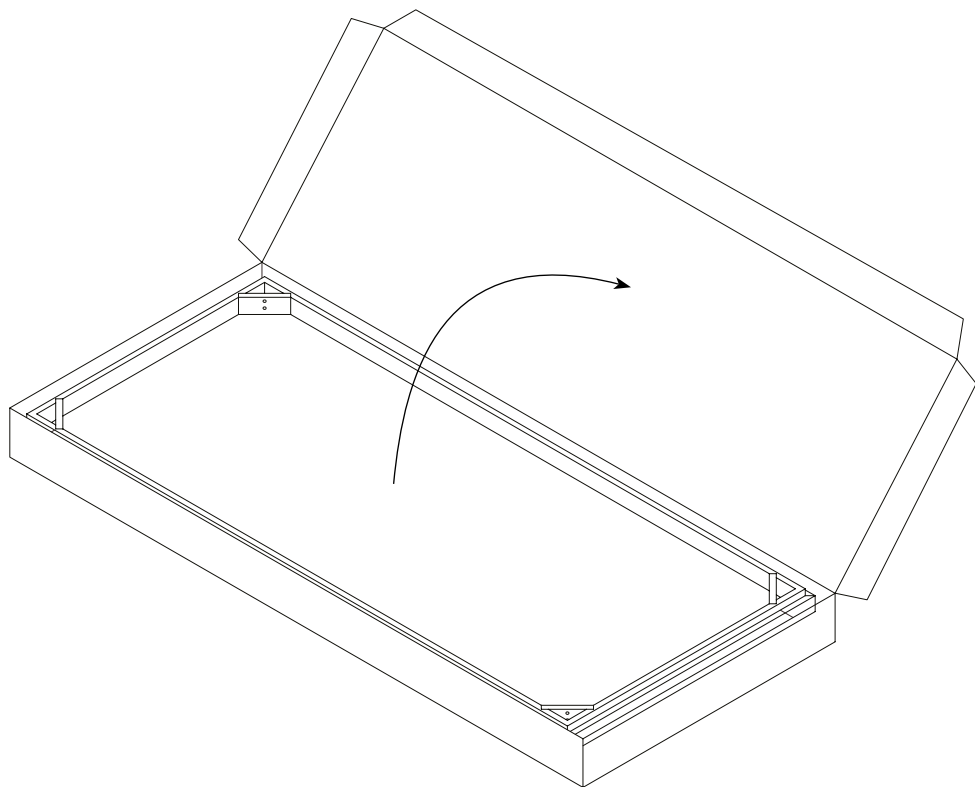

General Information

IMPORTANT, RETAIN FOR FUTURE REFERENCE: READ CAREFULLY

DESIGN
2017

DESCRIPTION
Table

MATERIALS
Plywood, timber, paint, clear lacquer

DIMENSIONS
L2000mm × D900mm × H765mm

COLOURS
Five colour Palm Springs, light grey with dark grey, white with black

NOTES
Artisan material and process, variations occur

Installation

1. Open the packaging and leave the table top in the box whilst assembling.

2. All corners are numbered 1, 2, 3 and 4. Find the corresponding leg to the corner and put in place. Insert and tighten the bolts provided.